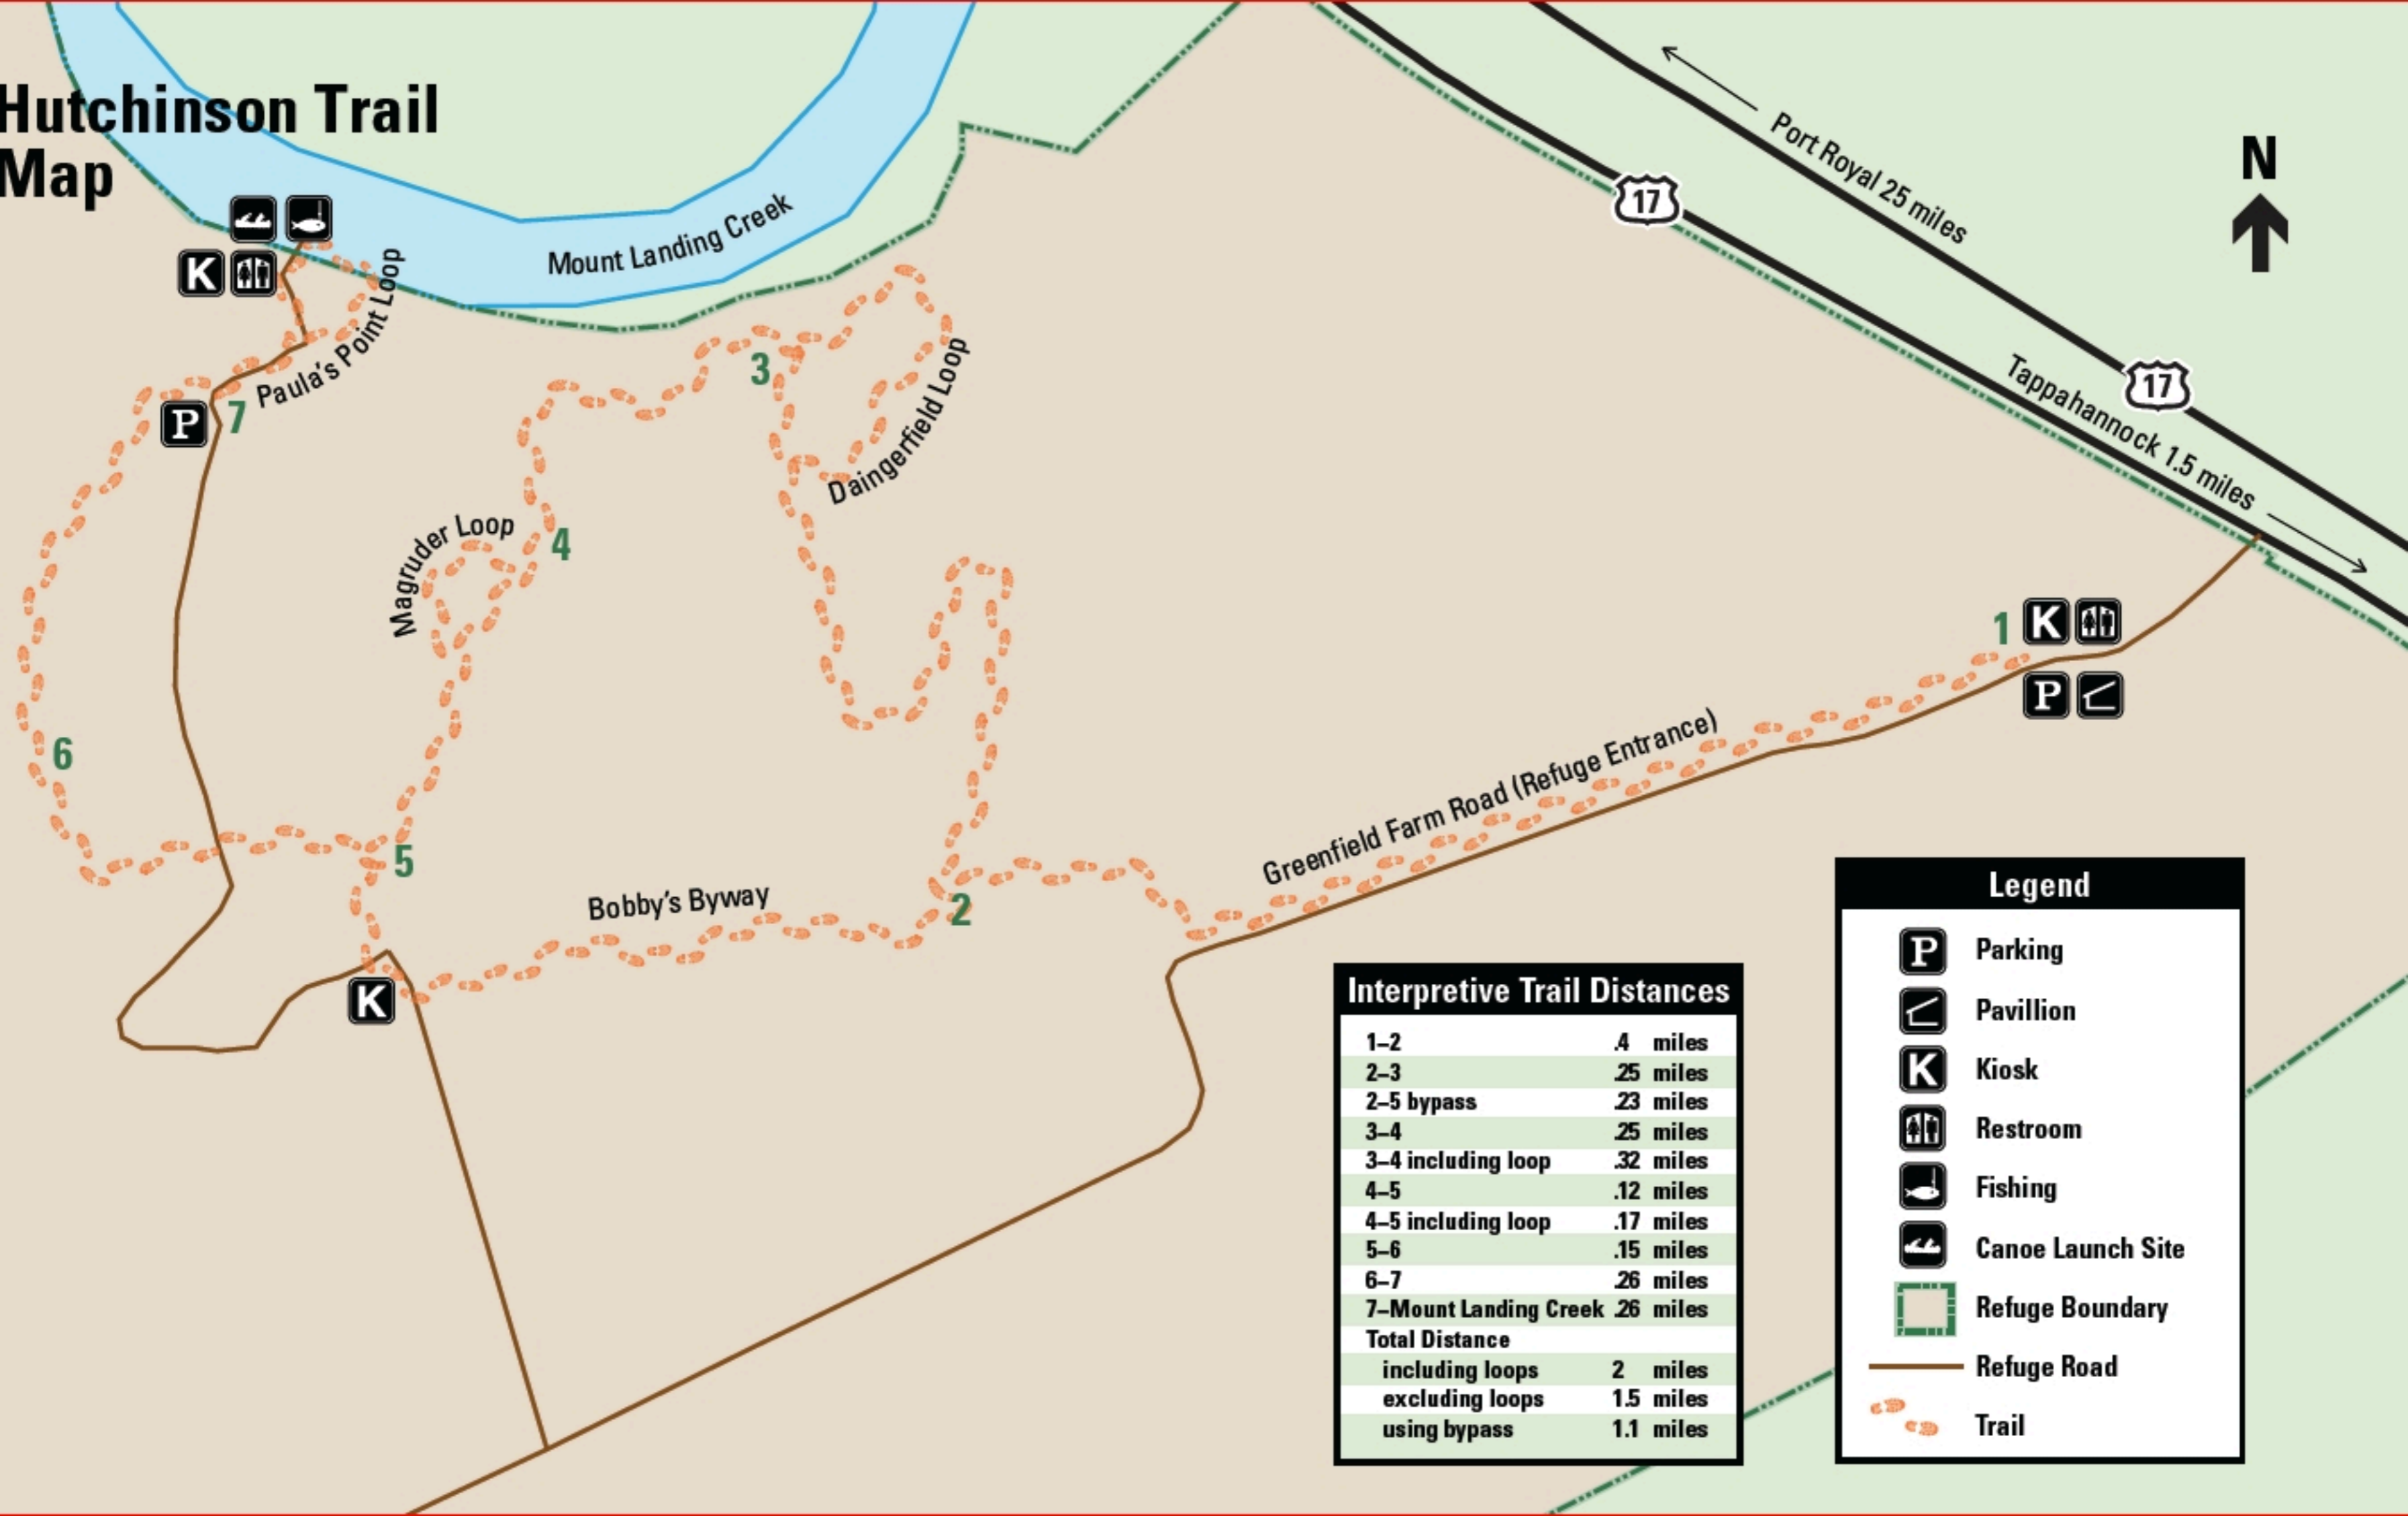

# Hutchinson Trail Map

1-2	4 miles
2-3	25 miles
2-5 bypass	23 miles
3-4	25 miles
3-4 including loop	32 miles
4-5	.12 miles
4-5 including loop	.17 miles
5-6	.15 miles
6-7	26 miles
7-Mount Landing Creek	26 miles
<b>Total Distance</b>	
including loops	2 miles
excluding loops	1.5 miles
using bypass	1.1 miles

	Parking
	Pavillion
	Kiosk
	Restroom
	Fishing
	Canoe Launch Site
	Refuge Boundary
	Refuge Road
	Trail